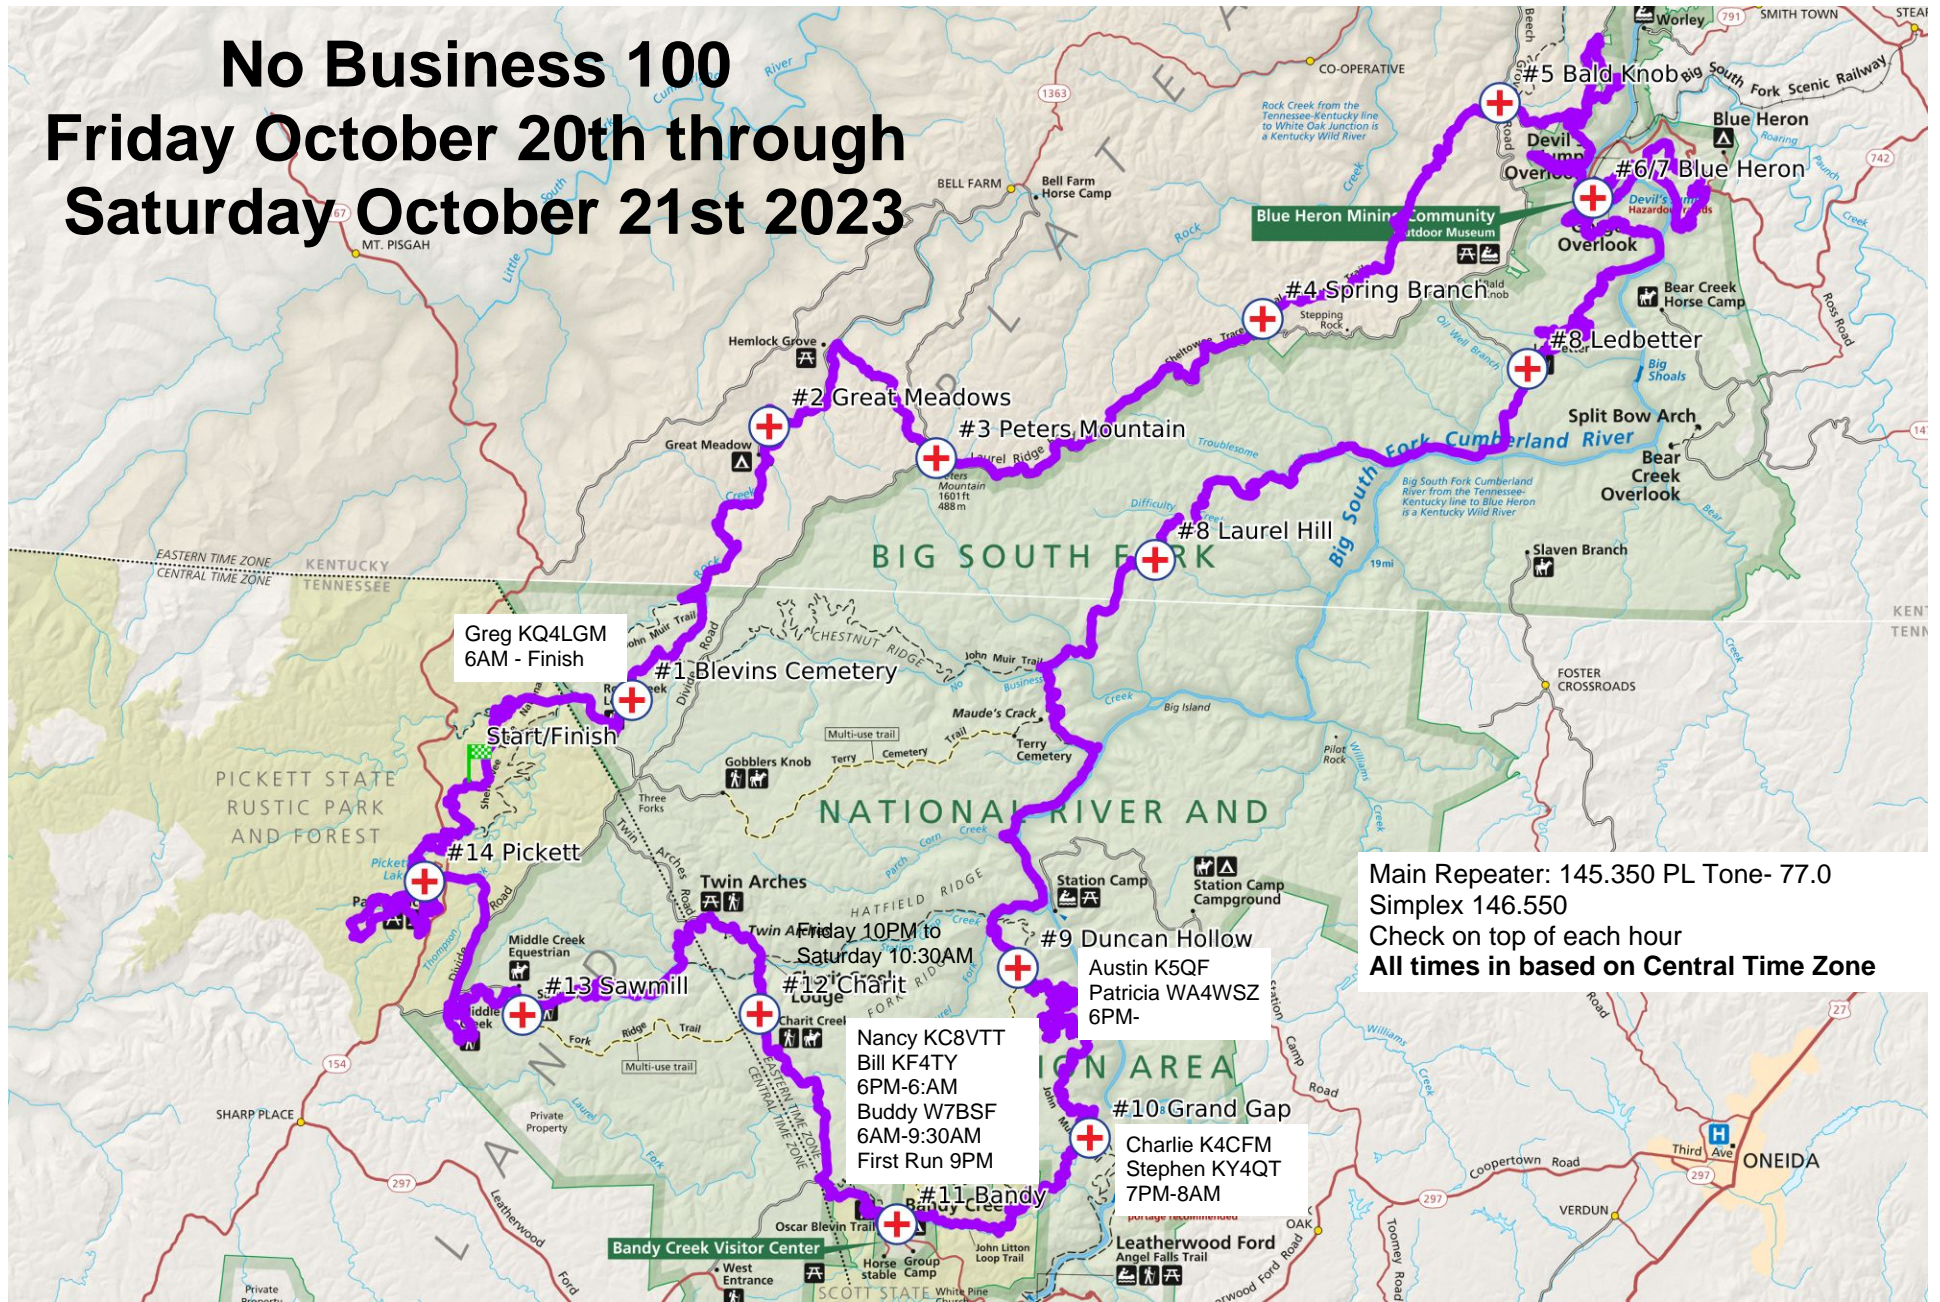

No Business 100 Friday October 20th through Saturday October 21st 2023

Main Repeater: 145.350 PL Tone- 77.0
Simplex 146.550
Check on top of each hour
All times in based on Central Time Zone

Nancy KC8VTT
Bill KF4TY
6PM-6:AM
Buddy W7BSF
6AM-9:30AM
First Run 9PM

#10 Grand Gap
Charlie K4CFM
Stephen KY4QT
7PM-8AM

Bandy Creek NCS:
Bill Green KF4TY
586-651-9042

TEMA
Tx: 156.015, Tone 100 hz
Rx: 154.755

HAM Coordinator:
Austin Cates K5QF
931-488-8324

AS#	Aid Station	Miles	Distance to Next	Crew Access	Drop Bags	HAM Ready	Cutoff Times	Race Time	Restrooms	Coordinates
Start	Group Camp	0	4.3	Yes	-		Friday 8:00:00 AM	0:00:00	Yes	36.567314, -84.791394
1	Blevins Cemetery	4.3	6.2	No	No		NA	NA	No	36.581658, -84.755769
2	Great Meadow	10.5	4.3	No	No		NA	NA	Yes	36.629167, -84.725932
3	Peters Mountain	14.8	5.6	Yes	Yes		Friday 12:40 PM	4:40:00	Yes	36.623803, -84.689793
4	Spring Branch	20.4	5.7	No	No		Friday 2:35 PM	6:35:00	No	36.646000, -84.618000
5	Bald Knob	26.1	9.2	No	No		Friday 4:30 PM	8:30:00	No	36.685565, -84.567677
6	Blue Heron	35.3	6.6	Yes	Yes		Friday 8:00 PM	12:00:00	Yes	36.668943, -84.547512
7	Blue Heron	41.9	6.5	Yes	Yes		Friday 10:15 PM	14:15:00	Yes	36.668943, -84.547512
8	Ledbetter	48.4	7.8	No	Yes		Friday 12:35 AM	16:35:00	No	36.639127, -84.561505
9	Laurel Hill	56.2	9.1	No	No		Saturday 3:05 AM	19:05:00	No	36.605980, -84.641988
10	Duncan Hollow	65.3	7.8	No	Yes	Friday 7:00PM	Saturday 6:05 AM	22:05:00	No	36.534963, -84.672069
11	Grand Gap	73.1	4.6	No	No	Friday 8:00PM	Saturday 8:35 AM	24:35:00	No	36.505383, -84.656564
12	Bandy Creek	77.7	4.6	Yes	Yes	Friday 9:00 PM	Saturday 10:05 AM	26:05:00	Yes	36.490403, -84.698557
13	Charit Creek	82.3	7.3	No	No	Friday 10:00PM	Saturday 11:35 AM	27:35:00	Yes	36.526825, -84.728144
14	Sawmill	89.6	5.5	Yes	Yes		Saturday 2:00 PM	30:00:00	No	36.526732, -84.779481
15	Pickett	95.1	6.8	Yes	No		Saturday 3:45 PM	31:45:00	Yes	36.550071, -84.800661
Finish	Group Camp	101.9	0	Yes	-		Saturday 6:00 PM	34:00:00	Yes	36.567314, -84.791394